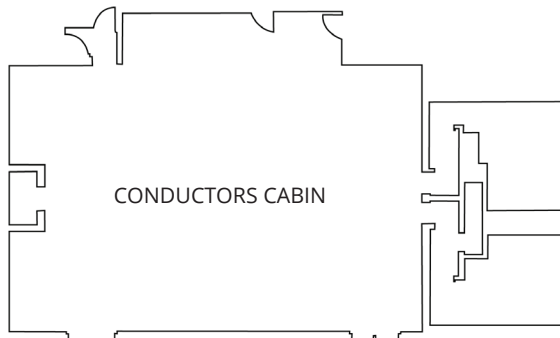

CONDUCTORS CABIN FACTSHEET

FLOOR PLAN

AIDS AND FACILITIES

Venue hire includes the space. All extras would need to be hired in at an additional cost.

	Square Metres	Ceiling Height
CONDUCTORS CABIN	192	At wall: 3.2 At centre: 3.2